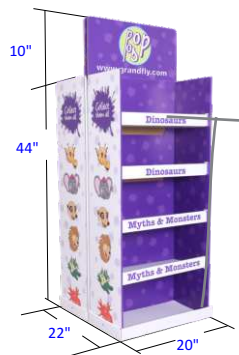

M-P002
(1/4 Pallet)
Side Stacker Back to back