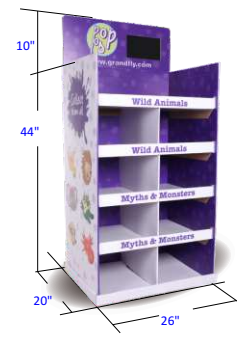

G1409047

48"x40"x70"
1219x1016x1778mm

PDS-001

43.5"x37.5"x55.5"
1105x953x1408mm

Pallet Display

M-P001
Full Pallet

M-P001
Half Pallet

M-P002
Single Middle Unit