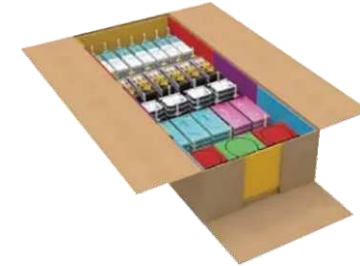

M-P014
Sleeve Base Full
Pallet Display - 4 Tier